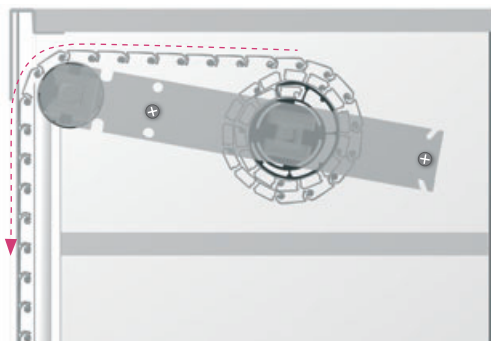

# metallic-line 20mm/25mm

$$L_{H1} = B - 25 \text{ mm}$$

$$L_{J1} = H + 11,5 \text{ mm}$$

SH 600 - 1000 mm

3x

SH 1000 - 1500 mm

5x

---