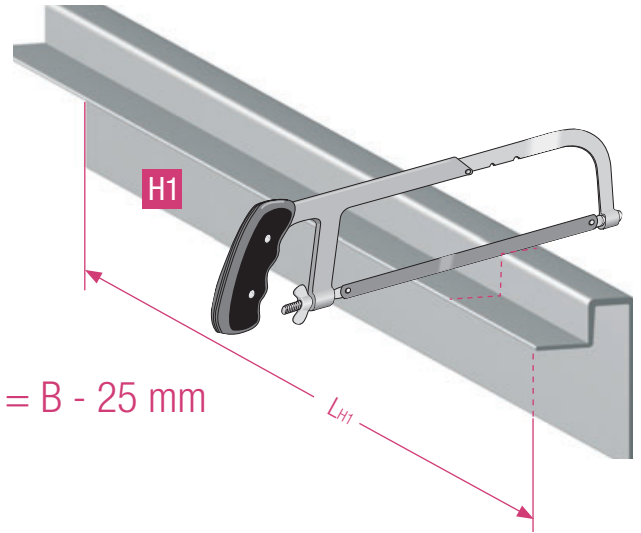

# metallic-line 20mm/25mm

$$L_{H1} = B - 25 \text{ mm}$$

$$L_{J1} = H + 11,5 \text{ mm}$$

SH 600 - 1000 mm

3x

SH 1000 - 1500 mm

5x

---