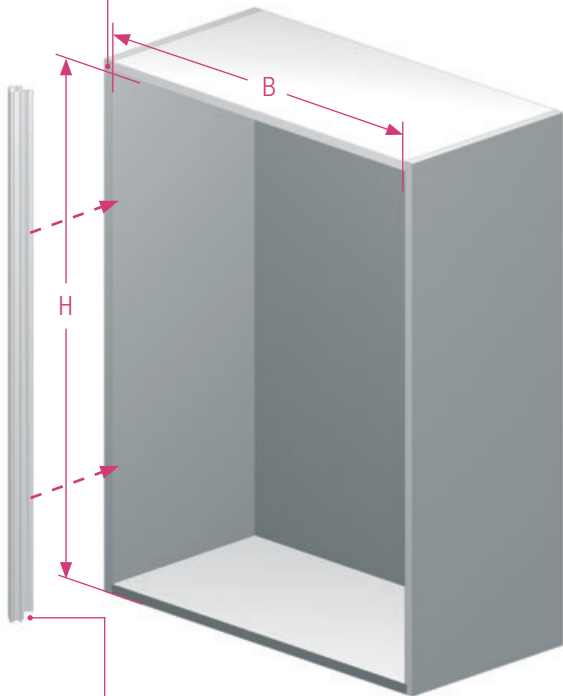

# metallic-line 20mm/25mm

$$L_{H1} = B - 25 \text{ mm}$$

$$L_{J1} = H + 11,5 \text{ mm}$$

SH 600 - 1000 mm

3x

SH 1000 - 1500 mm

5x

---