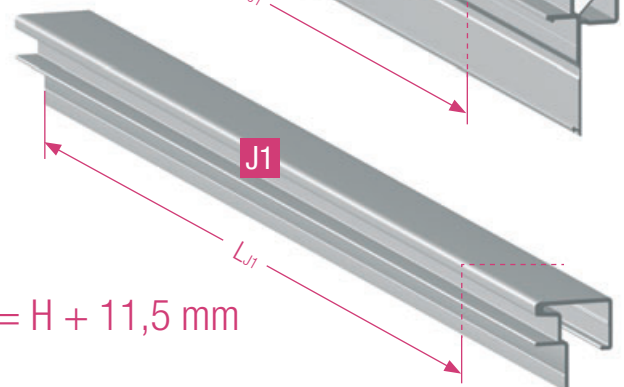

# metallic-line 20mm/25mm

$$L_{H1} = B - 25 \text{ mm}$$

$$L_{J1} = H + 11,5 \text{ mm}$$

SH 600 - 1000 mm

3x

SH 1000 - 1500 mm

5x

---