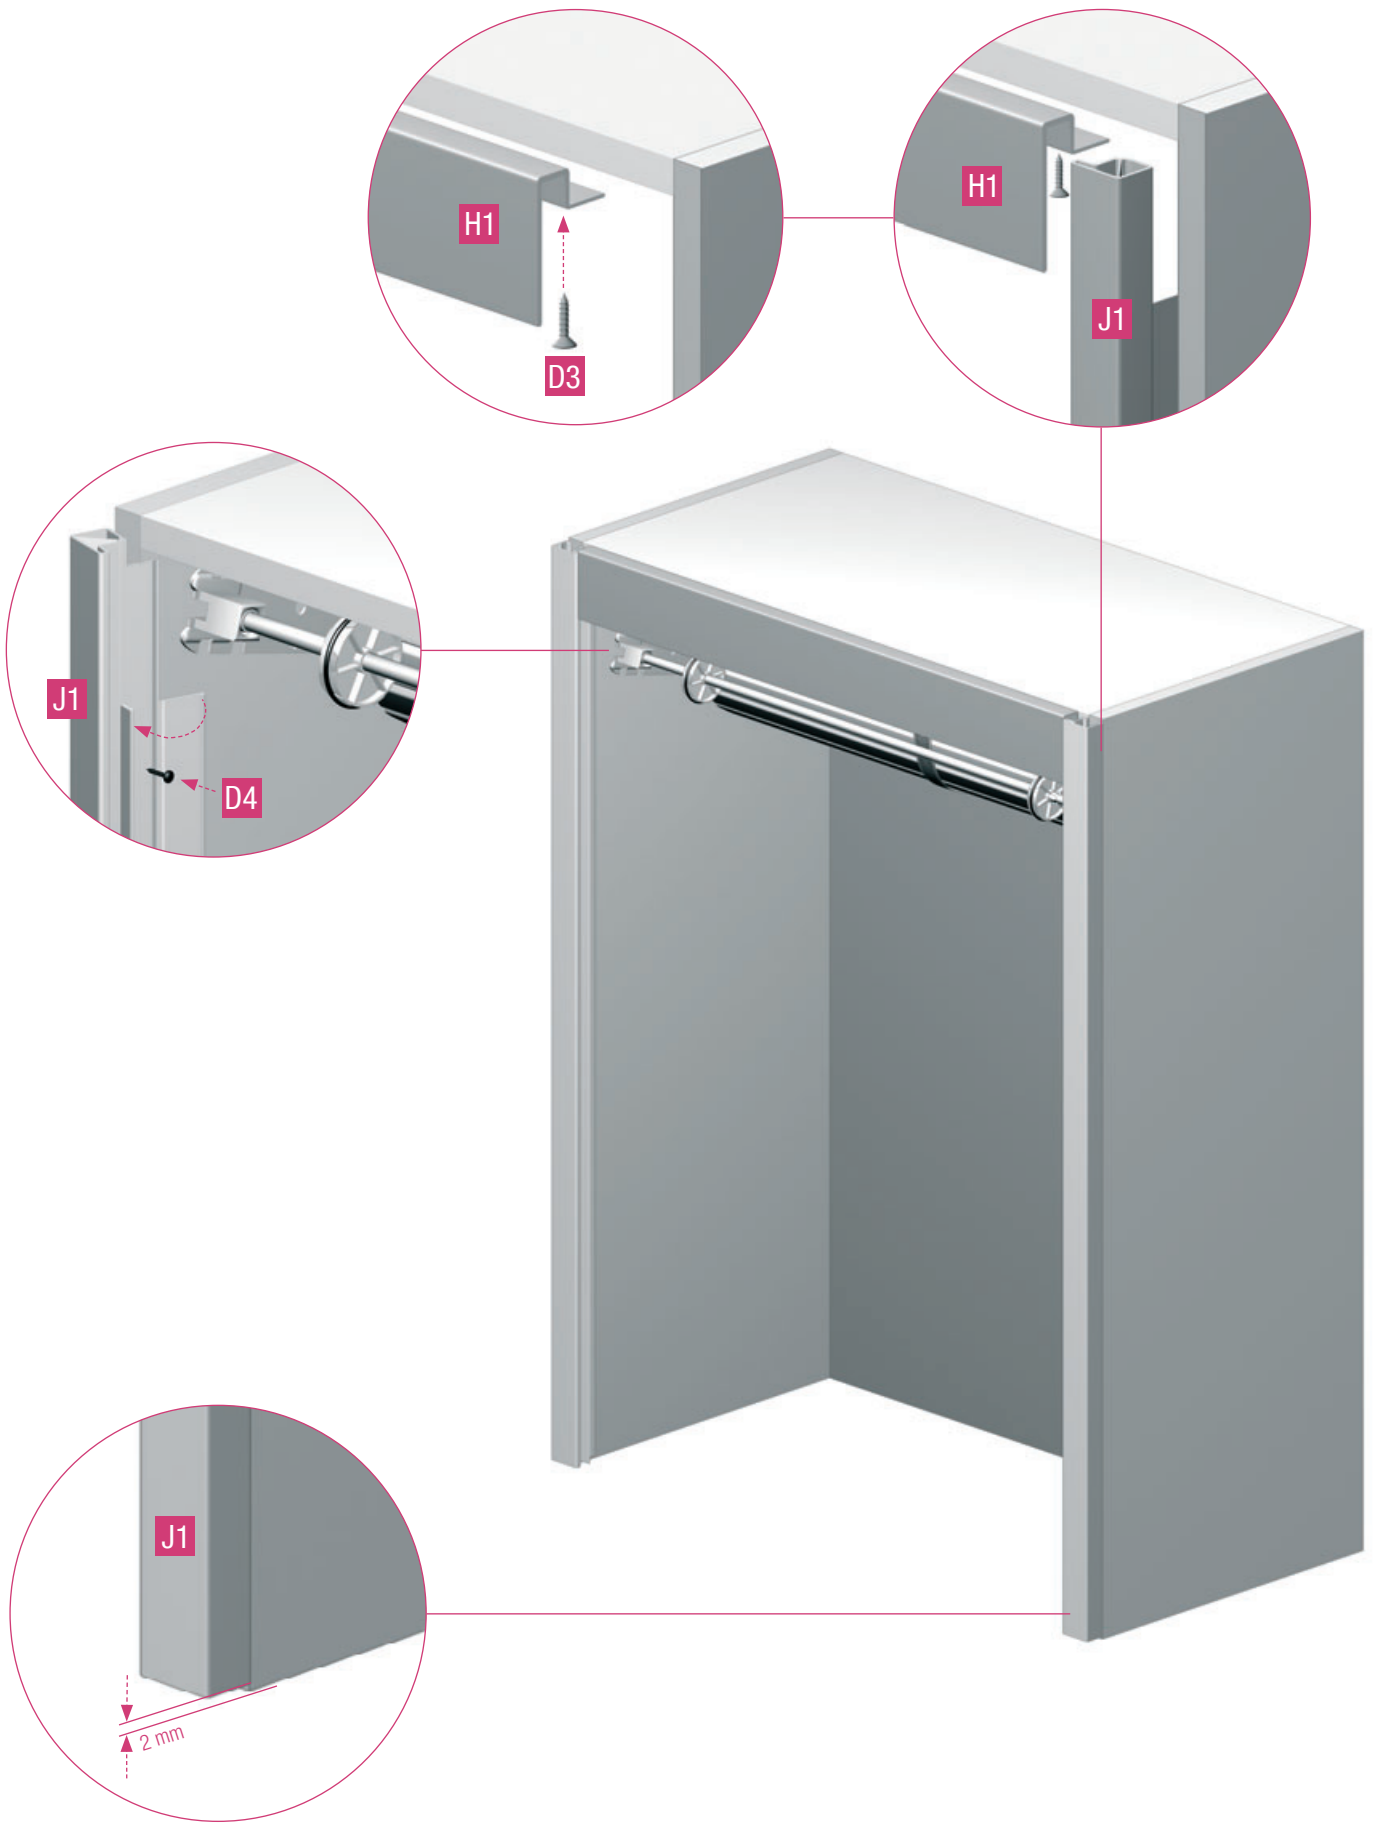

# metallic-line 20mm/25mm

$$L_{H1} = B - 25 \text{ mm}$$

$$L_{J1} = H + 11,5 \text{ mm}$$

SH 600 - 1000 mm

3x

SH 1000 - 1500 mm

5x

---