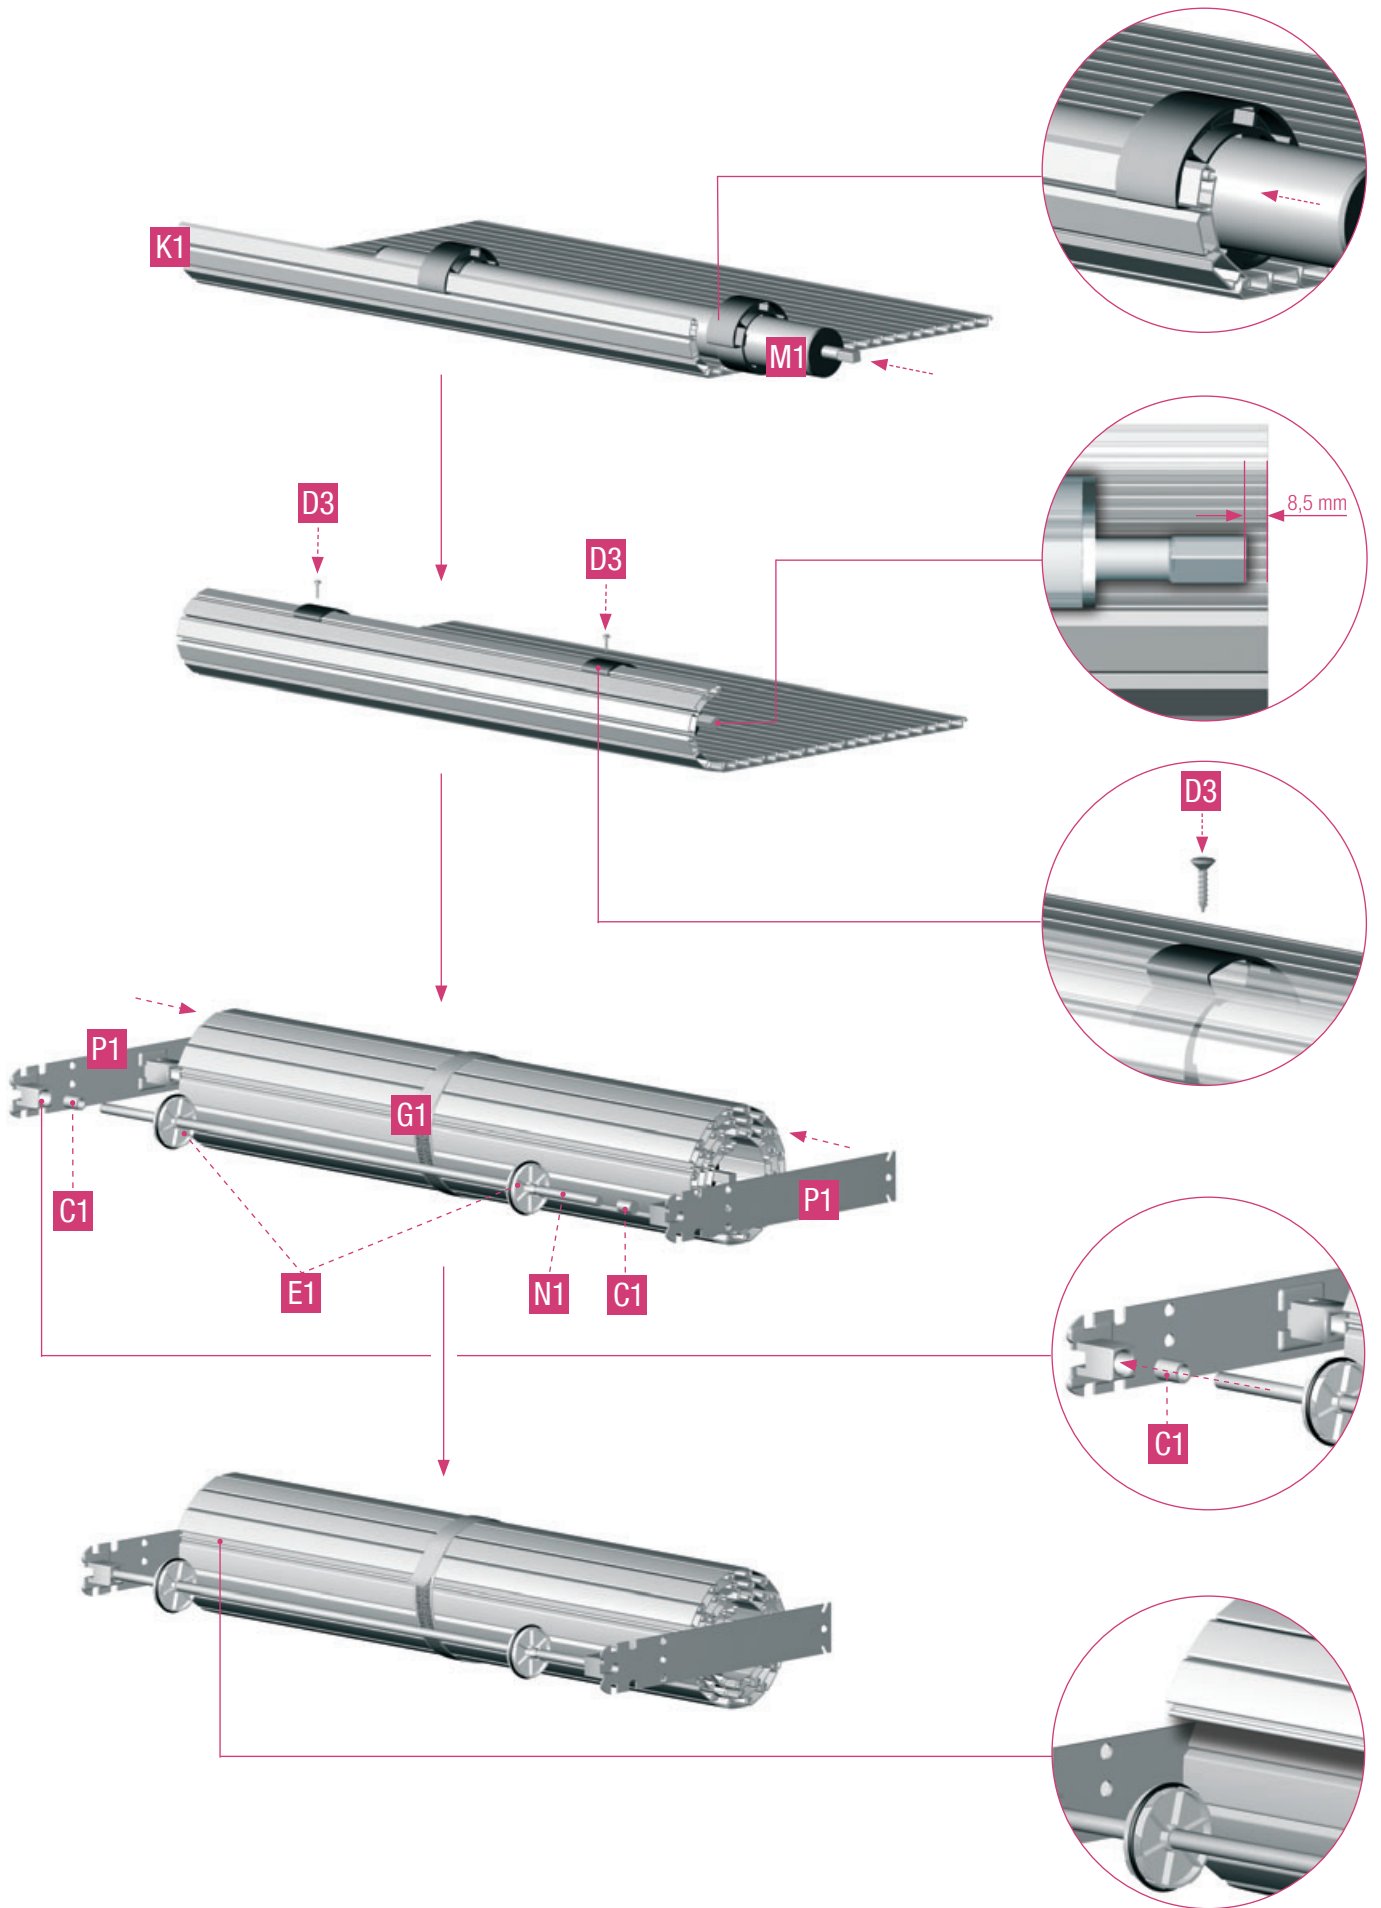

# metallic-line 20mm/25mm

$$L_{H1} = B - 25 \text{ mm}$$

$$L_{J1} = H + 11,5 \text{ mm}$$

SH 600 - 1000 mm

3x

SH 1000 - 1500 mm

5x

---