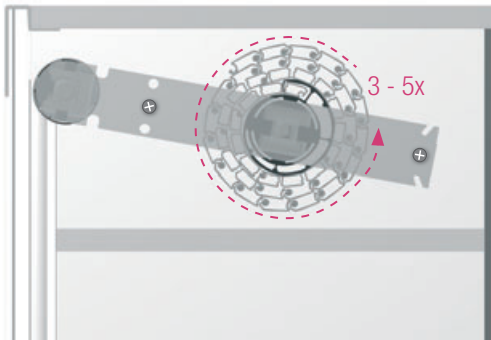

# metallic-line 20mm/25mm

$$L_{H1} = B - 25 \text{ mm}$$

$$L_{J1} = H + 11,5 \text{ mm}$$

SH 600 - 1000 mm

3x

SH 1000 - 1500 mm

5x

---