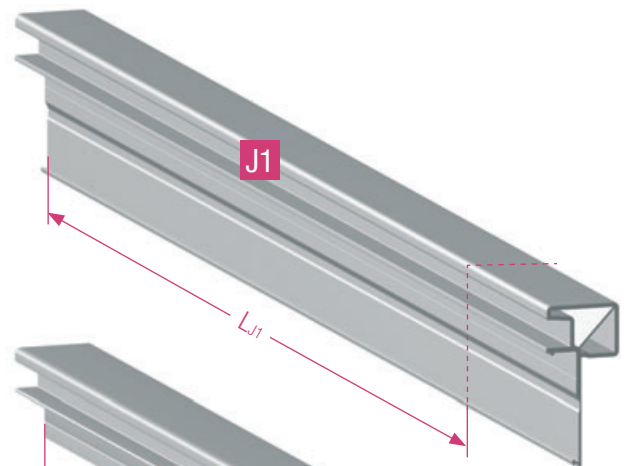

# metallic-line 20mm/25mm

$$L_{H1} = B - 25 \text{ mm}$$

$$L_{J1} = H + 11,5 \text{ mm}$$

SH 600 - 1000 mm

3x

SH 1000 - 1500 mm

5x

---