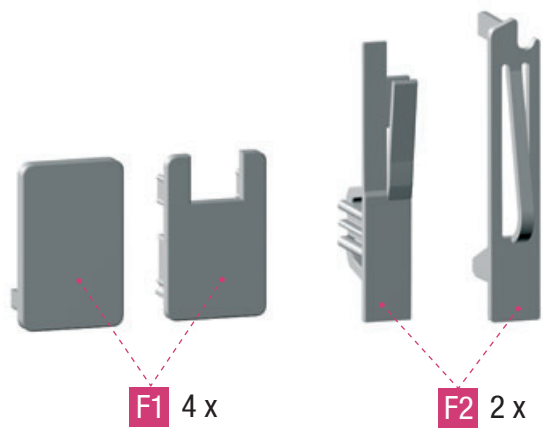

# metallic-line 20mm/25mm

$$L_{H1} = B - 25 \text{ mm}$$

$$L_{J1} = H + 11,5 \text{ mm}$$

SH 600 - 1000 mm

3x

SH 1000 - 1500 mm

5x

---