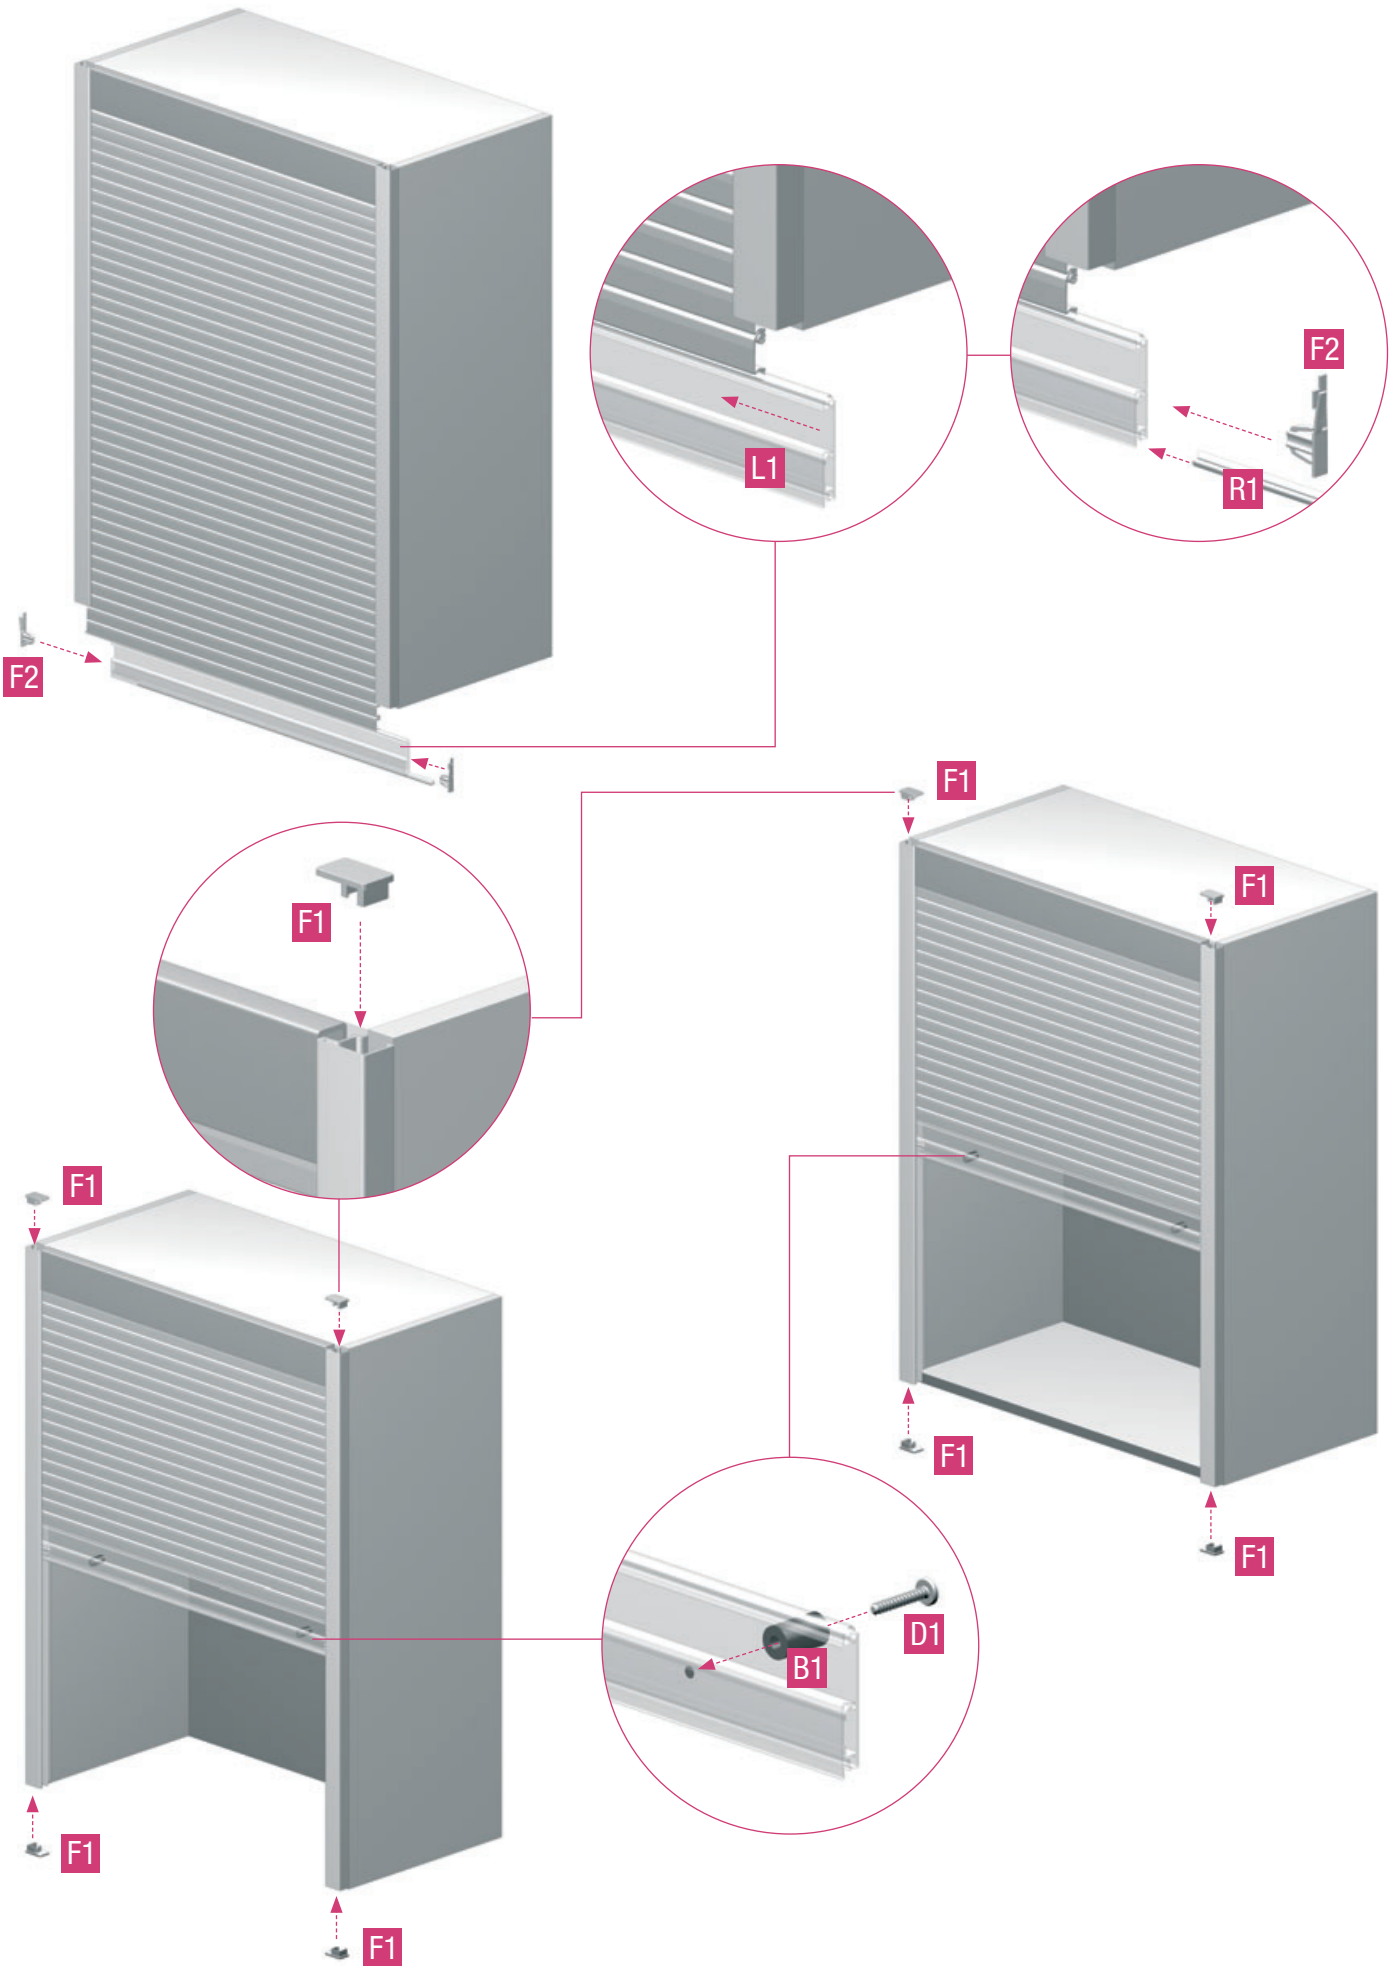

# metallic-line 20mm/25mm

$$L_{H1} = B - 25 \text{ mm}$$

$$L_{J1} = H + 11,5 \text{ mm}$$

SH 600 - 1000 mm

3x

SH 1000 - 1500 mm

5x

---