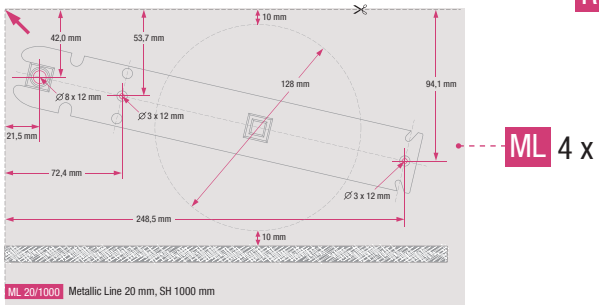

# metallic-line 20mm/25mm

$$L_{H1} = B - 25 \text{ mm}$$

$$L_{J1} = H + 11,5 \text{ mm}$$

SH 600 - 1000 mm

3x

SH 1000 - 1500 mm

5x

---