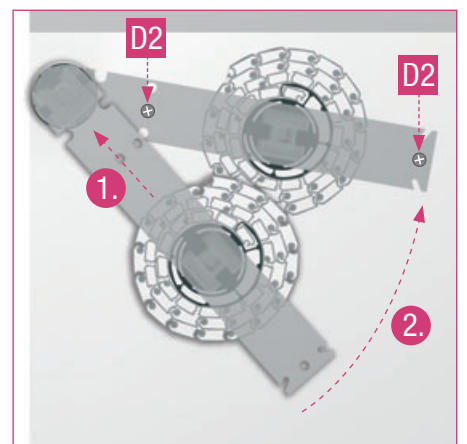

# metallic-line 20mm/25mm

$$L_{H1} = B - 25 \text{ mm}$$

$$L_{J1} = H + 11,5 \text{ mm}$$

SH 600 - 1000 mm

3x

SH 1000 - 1500 mm

5x

---