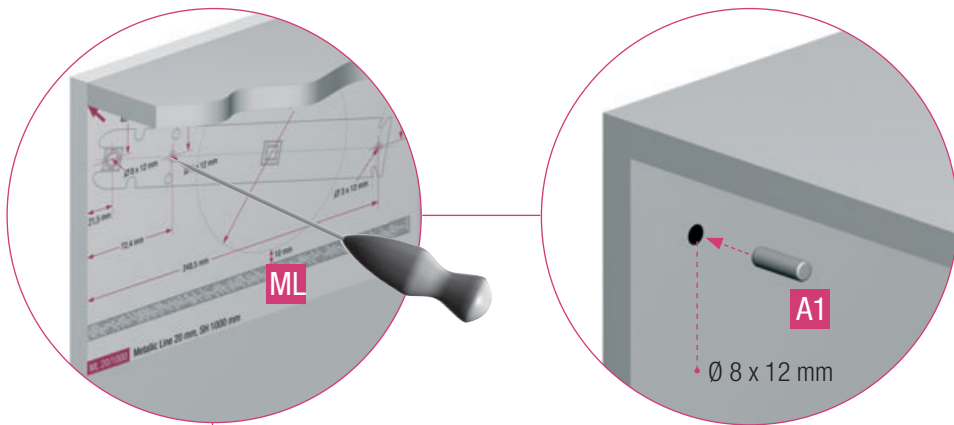

# metallic-line 20mm/25mm

$$L_{H1} = B - 25 \text{ mm}$$

$$L_{J1} = H + 11,5 \text{ mm}$$

SH 600 - 1000 mm

3x

SH 1000 - 1500 mm

5x

---