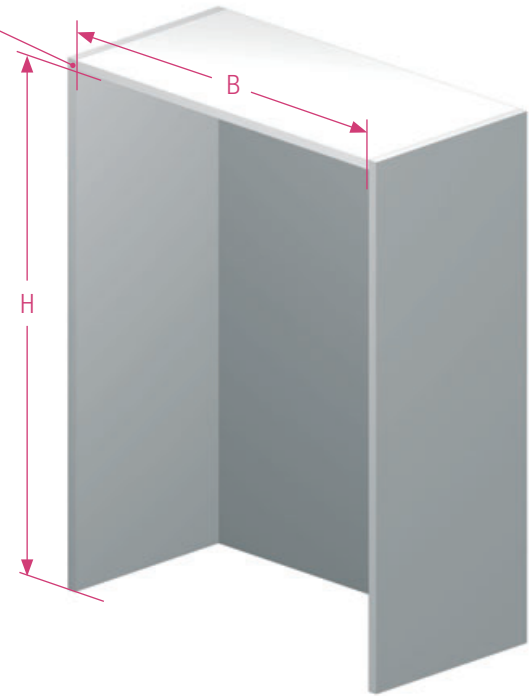

# metallic-line 20mm/25mm

$$L_{H1} = B - 25 \text{ mm}$$

$$L_{J1} = H + 11,5 \text{ mm}$$

SH 600 - 1000 mm

3x

SH 1000 - 1500 mm

5x

---