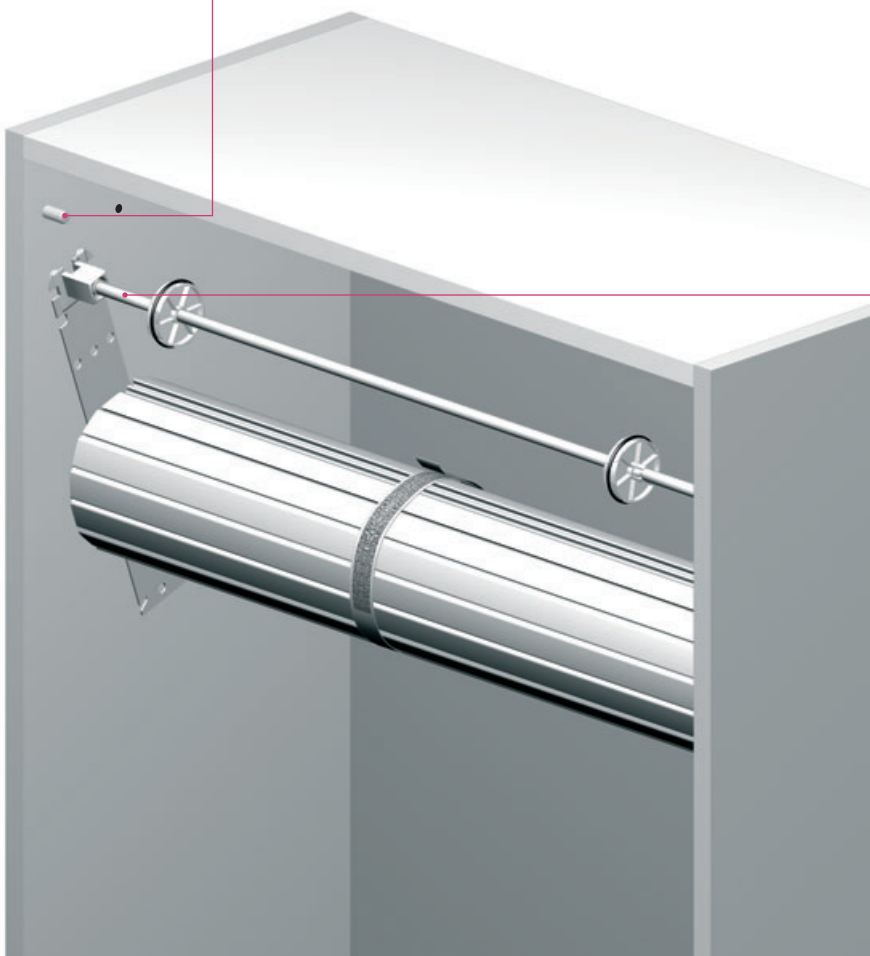

# metallic-line 20mm/25mm

$$L_{H1} = B - 25 \text{ mm}$$

$$L_{J1} = H + 11,5 \text{ mm}$$

SH 600 - 1000 mm

3x

SH 1000 - 1500 mm

5x

---