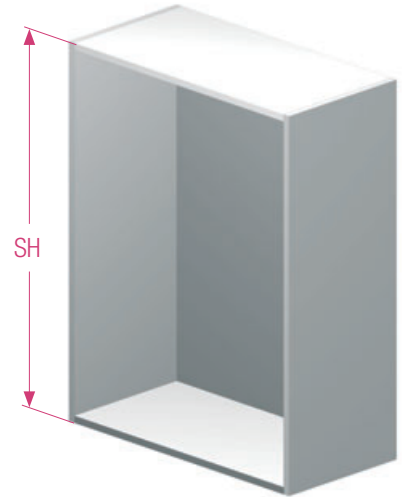

# metallic-line 20mm/25mm

$$L_{H1} = B - 25 \text{ mm}$$

$$L_{J1} = H + 11,5 \text{ mm}$$

SH 600 - 1000 mm

3x

SH 1000 - 1500 mm

5x

---