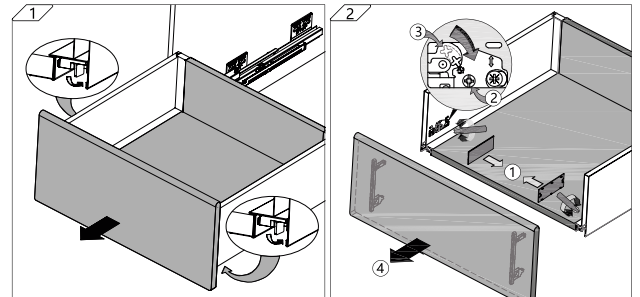

mónaco slim box program

MONTAJE, DESMONTAJE Y AJUSTES ASSEMBLY, REMOVAL AND ADJUSTMENTS

Montaje cajón / Drawer assembly 90-122mm

Montaje cajón / Drawer assembly 172-203mm

Desmontaje cajón / Drawer disassembly 90-122mm

Desmontaje cajón / Drawer disassembly 172-203mm

Montaje cajón interior 90mm inner drawer assembly

Montaje cajón interior 122-172mm inner drawer assembly

90/122/172/203mm Ajuste ángulo frontal Front slope angle adjustment

Montaje cajón interior frente cristal 172mm 172mm inner glass drawer assembly