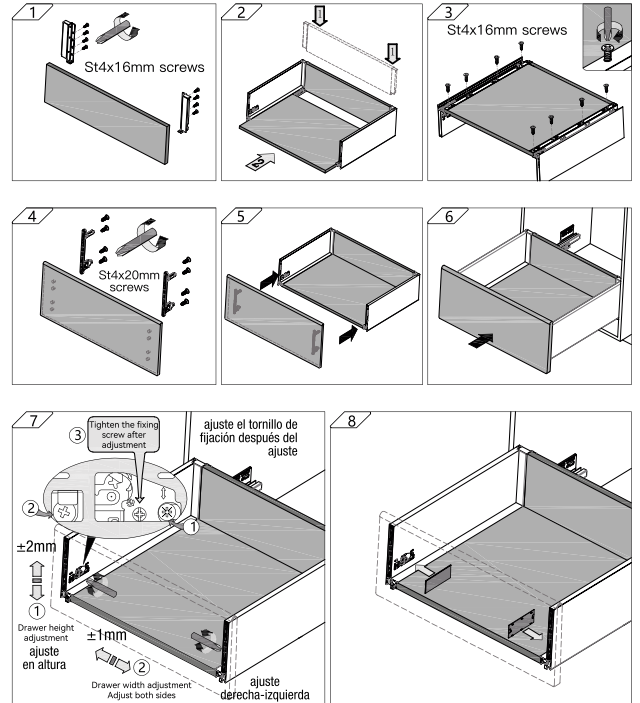

mónaco slim box program

MONTAJE, DESMONTAJE Y AJUSTES ASSEMBLY, REMOVAL AND ADJUSTMENTS

Montaje cajón / Drawer assembly 90-122mm

Montaje cajón / Drawer assembly 172-203mm

Desmontaje cajón / Drawer disassembly 90-122mm

Desmontaje cajón / Drawer disassembly 172-203mm

Montaje cajón interior 90mm inner drawer assembly

Montaje cajón interior 122-172mm inner drawer assembly

90/122/172/203mm Ajuste ángulo frontal Front slope angle adjustment

Montaje cajón interior frente cristal 172mm 172mm inner glass drawer assembly