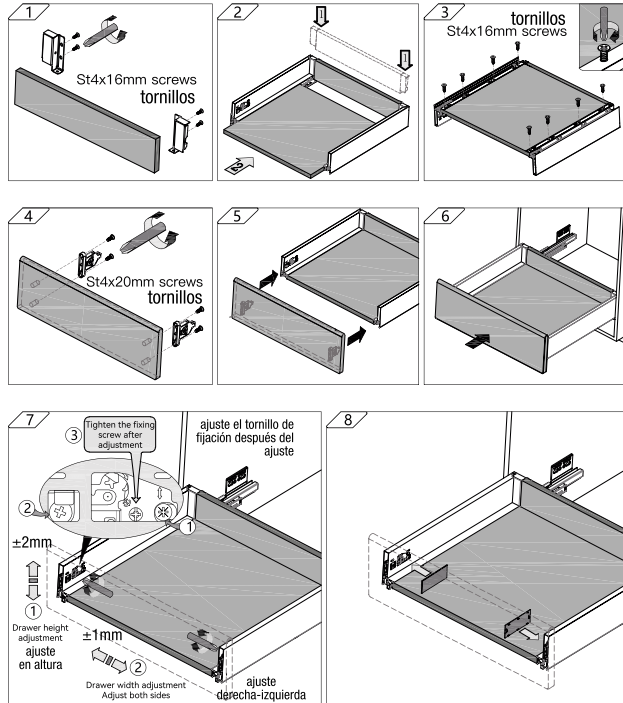

mónaco slim box program

MONTAJE, DESMONTAJE Y AJUSTES ASSEMBLY, REMOVAL AND ADJUSTMENTS

Montaje cajón / Drawer assembly 90-122mm

Montaje cajón / Drawer assembly 172-203mm

Desmontaje cajón / Drawer disassembly 90-122mm

Desmontaje cajón / Drawer disassembly 172-203mm

Montaje cajón interior 90mm inner drawer assembly

Montaje cajón interior 122-172mm inner drawer assembly

90/122/172/203mm Ajuste ángulo frontal Front slope angle adjustment

Montaje cajón interior frente cristal 172mm 172mm inner glass drawer assembly