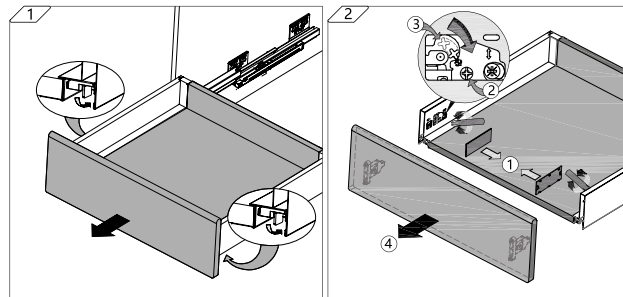

mónaco slim box program

MONTAJE, DESMONTAJE Y AJUSTES ASSEMBLY, REMOVAL AND ADJUSTMENTS

Montaje cajón / Drawer assembly 90-122mm

Montaje cajón / Drawer assembly 172-203mm

Desmontaje cajón / Drawer disassembly 90-122mm

Desmontaje cajón / Drawer disassembly 172-203mm

Montaje cajón interior 90mm inner drawer assembly

Montaje cajón interior 122-172mm inner drawer assembly

90/122/172/203mm Ajuste ángulo frontal Front slope angle adjustment