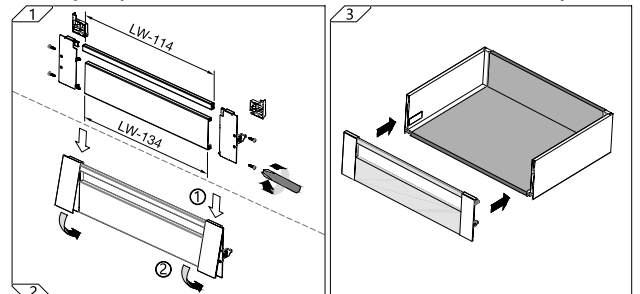

mónaco slim box program

MONTAJE, DESMONTAJE Y AJUSTES ASSEMBLY, REMOVAL AND ADJUSTMENTS

Montaje cajón / Drawer assembly 90-122mm

Montaje cajón / Drawer assembly 172-203mm

Desmontaje cajón / Drawer disassembly 90-122mm

Desmontaje cajón / Drawer disassembly 172-203mm

Montaje cajón interior 90mm inner drawer assembly

Montaje cajón interior 122-172mm inner drawer assembly

90/122/172/203mm Ajuste ángulo frontal Front slope angle adjustment

Montaje cajón interior frente cristal 172mm 172mm inner glass drawer assembly