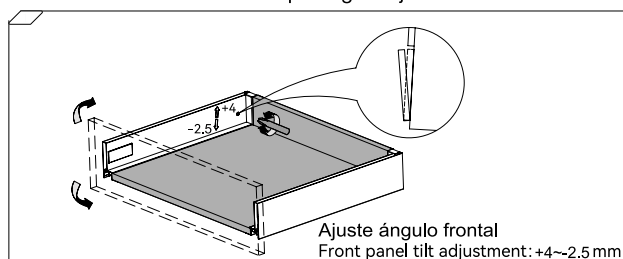

Desmontaje cajón / Drawer disassembly 172-203mm

Montaje cajón interior 90mm inner drawer assembly

Montaje cajón interior 122-172mm inner drawer assembly

90/122/172/203mm Ajuste ángulo frontal Front slope angle adjustment

Montaje cajón interior frente cristal 172mm 172mm inner glass drawer assembly