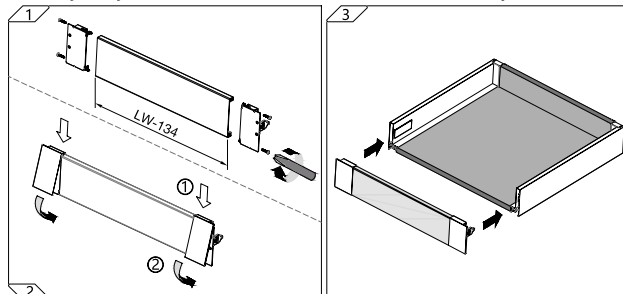

mónaco slim box program

MONTAJE, DESMONTAJE Y AJUSTES ASSEMBLY, REMOVAL AND ADJUSTMENTS

Montaje cajón / Drawer assembly 90-122mm

Montaje cajón / Drawer assembly 172-203mm

Desmontaje cajón / Drawer disassembly 90-122mm

Desmontaje cajón / Drawer disassembly 172-203mm

Montaje cajón interior 90mm inner drawer assembly

Montaje cajón interior 122-172mm inner drawer assembly

90/122/172/203mm Ajuste ángulo frontal Front slope angle adjustment

Montaje cajón interior frente cristal 172mm 172mm inner glass drawer assembly